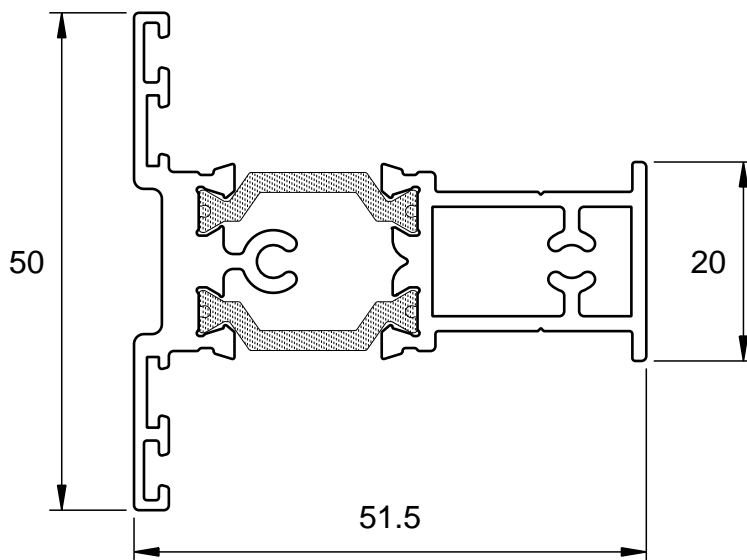

Outer Frames

DURW20010  
Outer Frame

DURW20013  
Odd Leg Outer Frame

Elegance Vent

DURZSB45  
Elegance Vent

Transom / Mullion

DURW20030  
Dummy Transom - Screwported

DURW20031  
Transom - Screwported