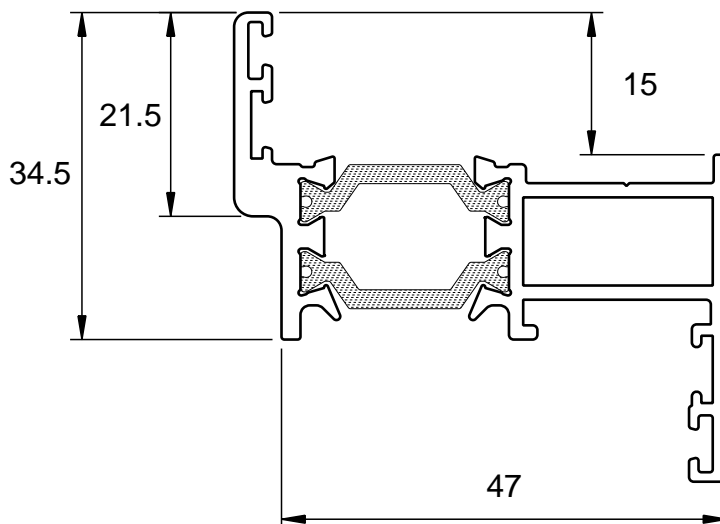

DURW20013
Odd Leg Outer Frame