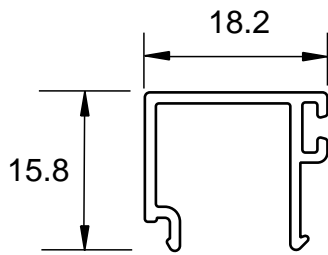

Bead & Glazing Blocks

DURW20167
Bead