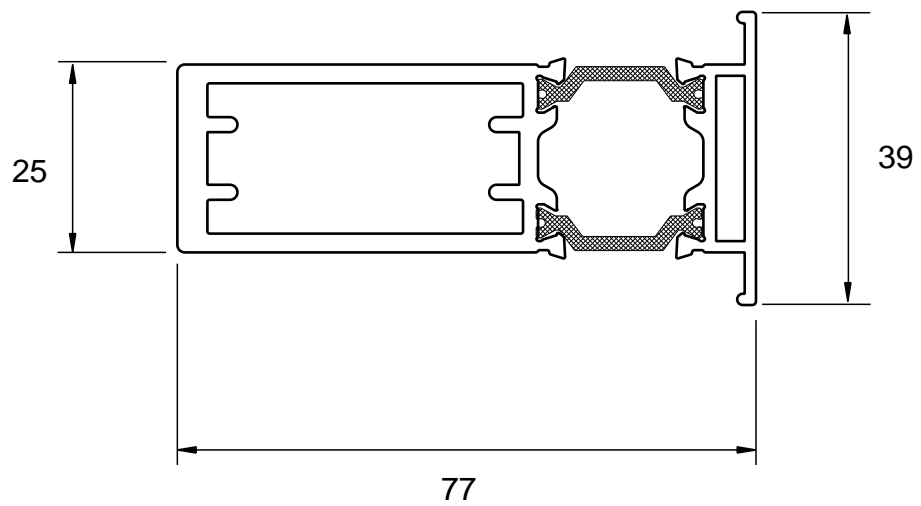

DURETC158

Couplers

DURW20051  
Universal Coupler

DURETC517  
Universal Coupler

Head Extension For Trickle Vents

DURETC058  
Head Extension

Drip Bars

DURW20481  
Drip Bar