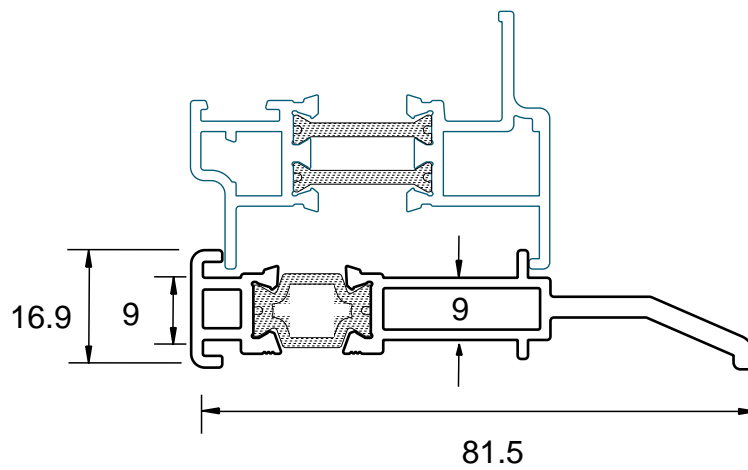

DURW20482
Standard Drip Bar