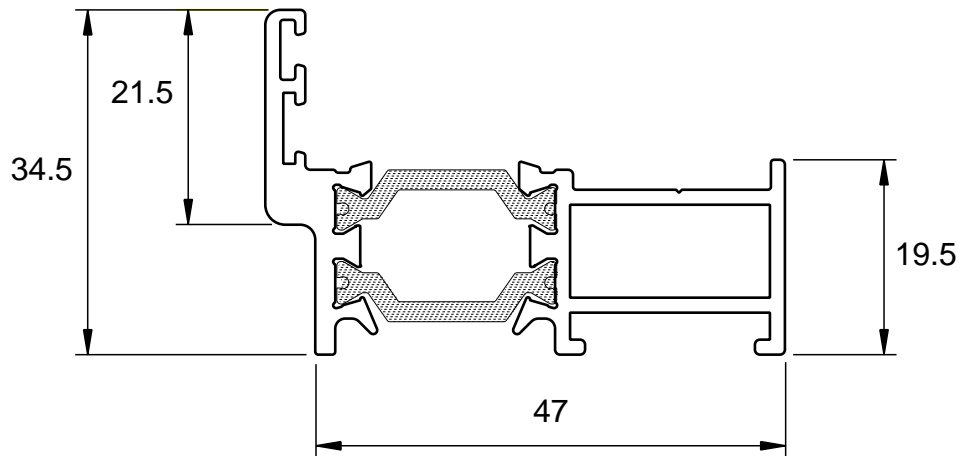

Outer Frames

DURW20010
Outer Frame