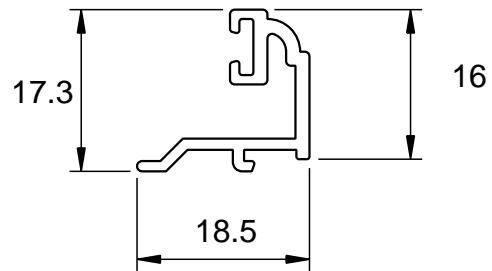

DURZSB47
Fixed Lite Bead