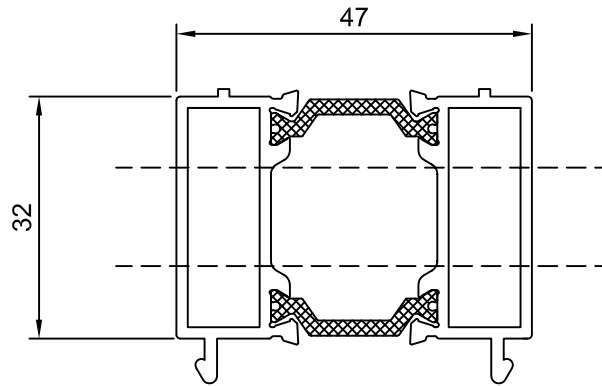

DURETC158

Couplers

DURW20051  
Universal Coupler

DURETC517  
Universal Coupler

Head Extension For Trickle Vents

DURETC058  
Head Extension

Drip Bars

DURW20481  
Drip Bar